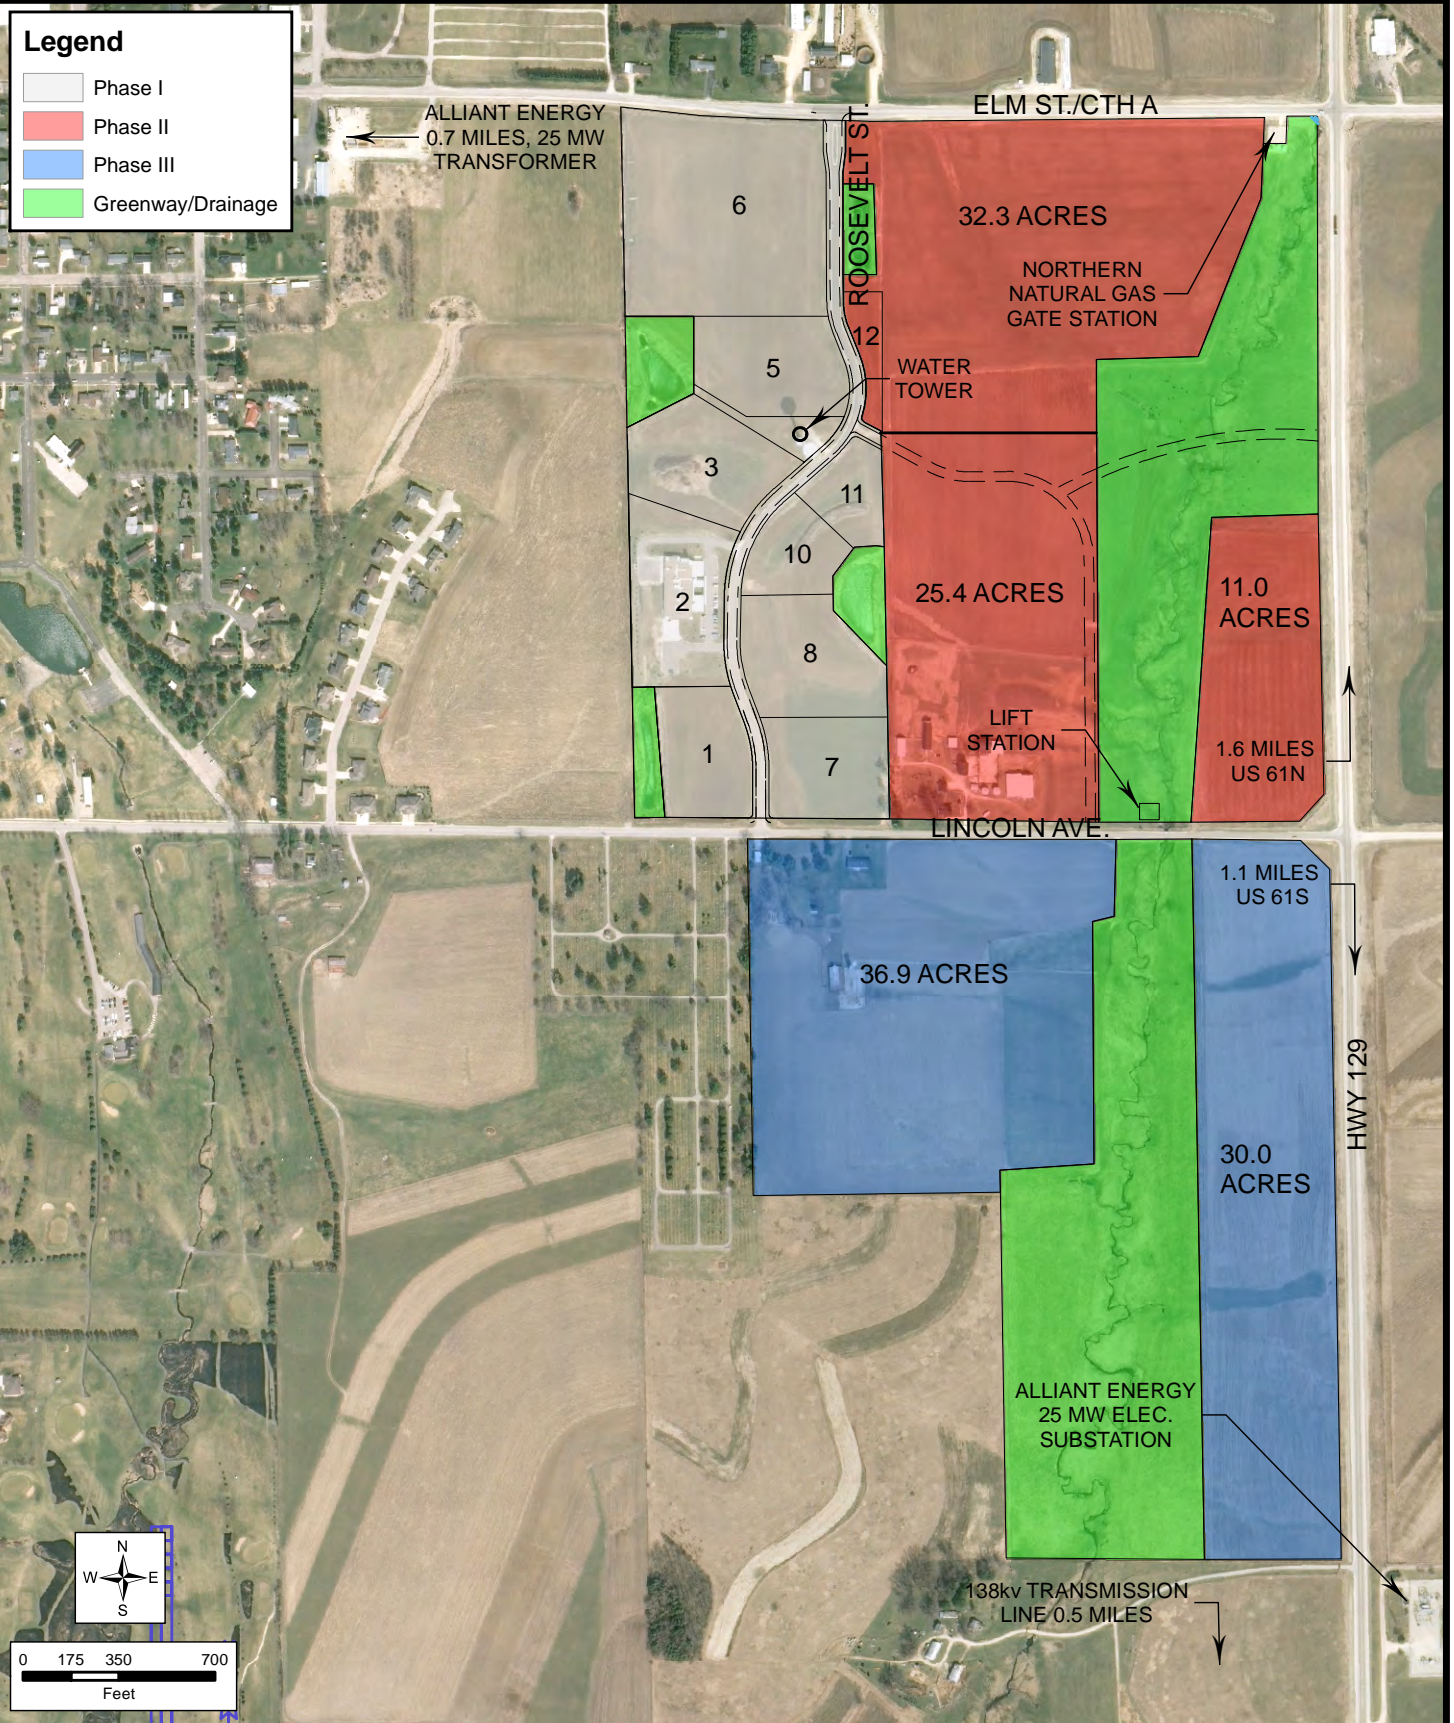

Legend

- Phase I
- Phase II
- Phase III
- Greenway/Drainage

DEVELOPMENT PLAN
ARROW RIDGE BUSINESS PARK
 CITY OF LANCASTER
 GRANT COUNTY, WISCONSIN

FIGURE 1
 1195.701

DEVELOPMENT PLAN
ARROW RIDGE BUSINESS PARK

CITY OF LANCASTER
GRANT COUNTY, WISCONSIN

FIGURE 1
1195.701