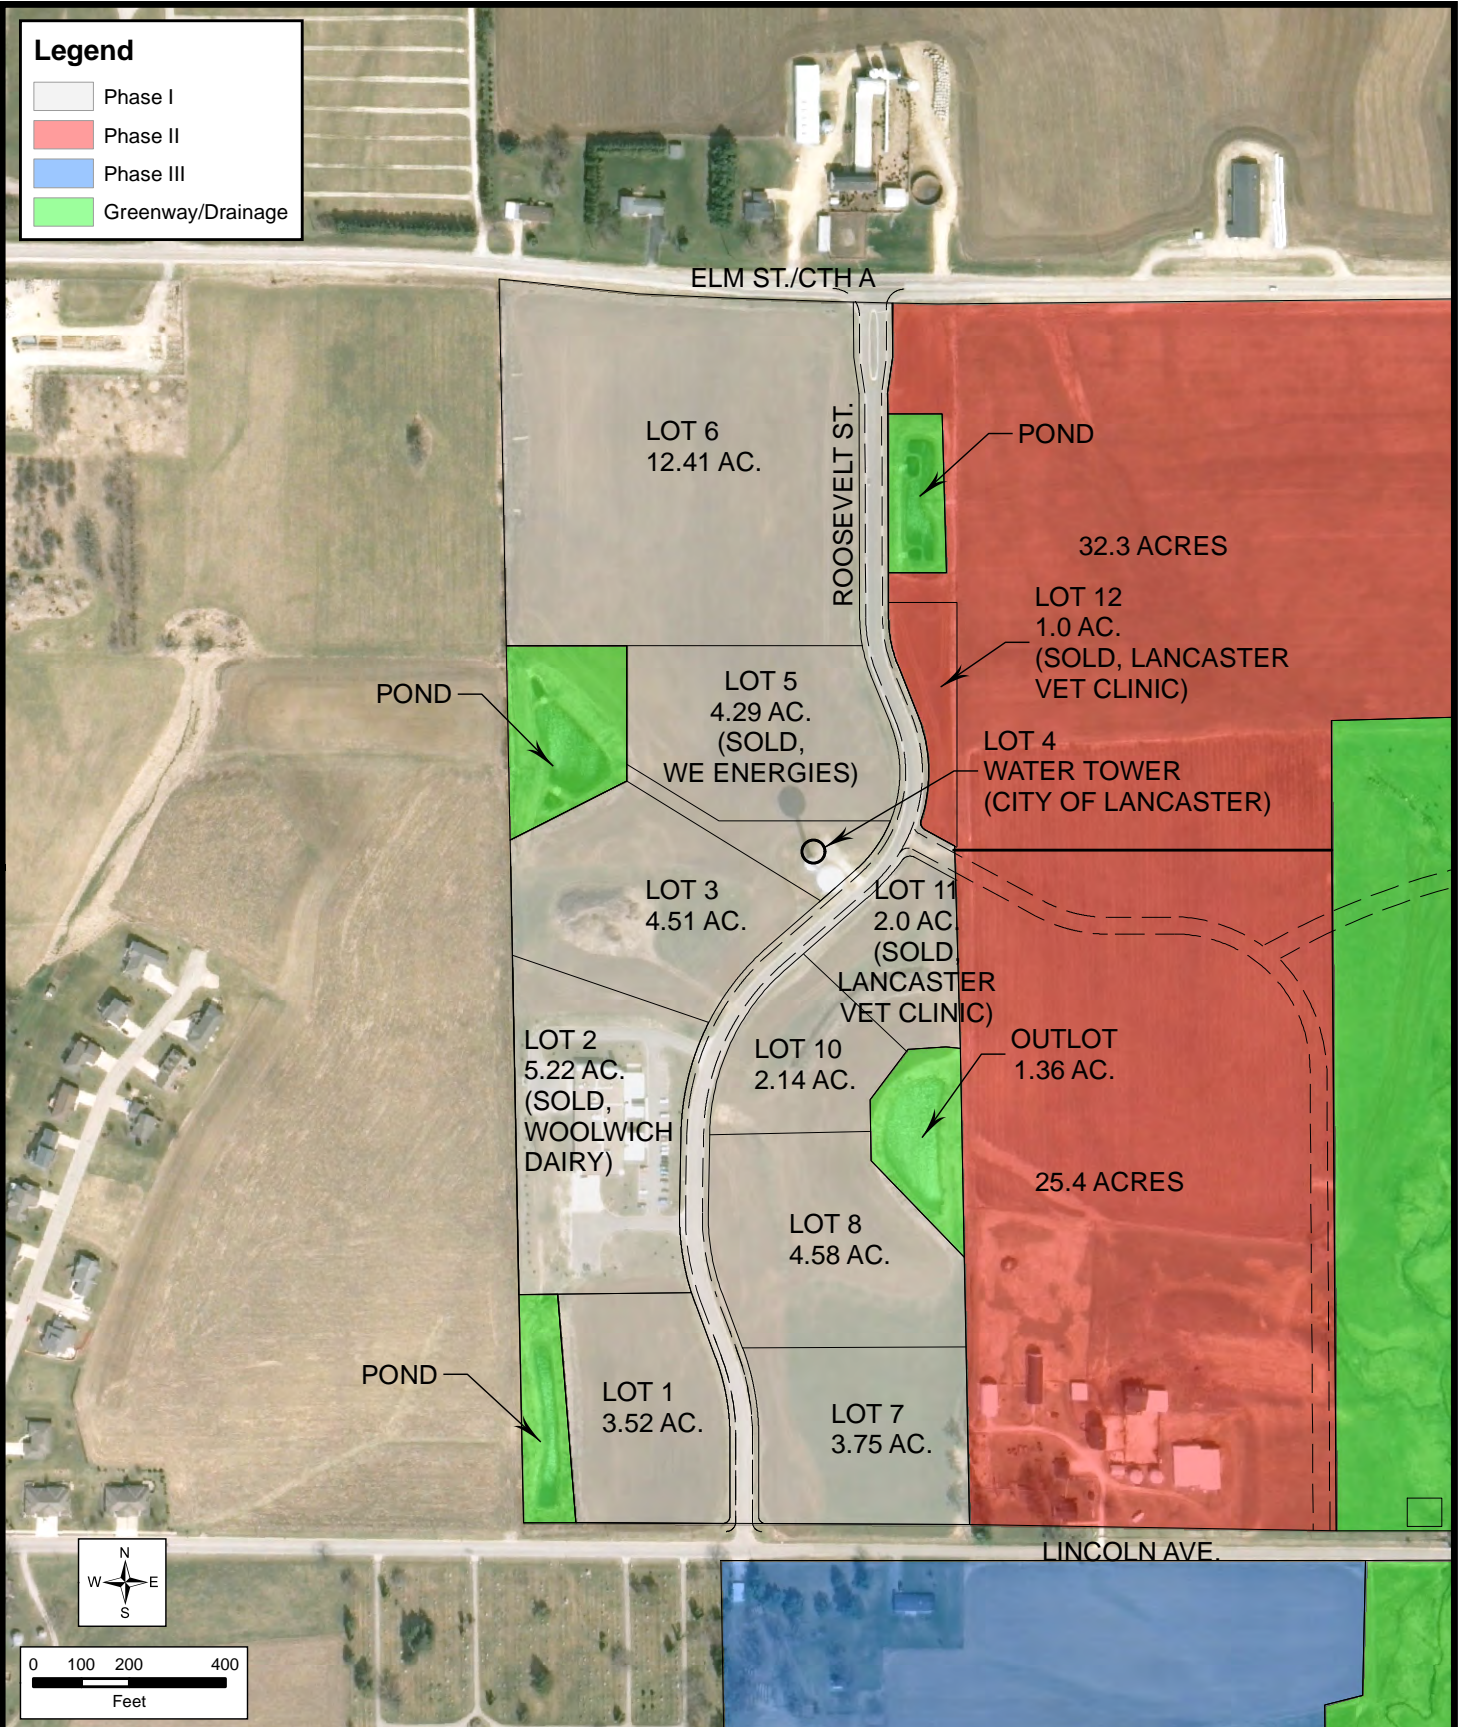

Legend

- Phase I
- Phase II
- Phase III
- Greenway/Drainage

DEVELOPMENT PLAN
ARROW RIDGE BUSINESS PARK
 CITY OF LANCASTER
 GRANT COUNTY, WISCONSIN

FIGURE 1
 1195.701

DEVELOPMENT PLAN
ARROW RIDGE BUSINESS PARK

CITY OF LANCASTER
GRANT COUNTY, WISCONSIN

FIGURE 1
1195.701