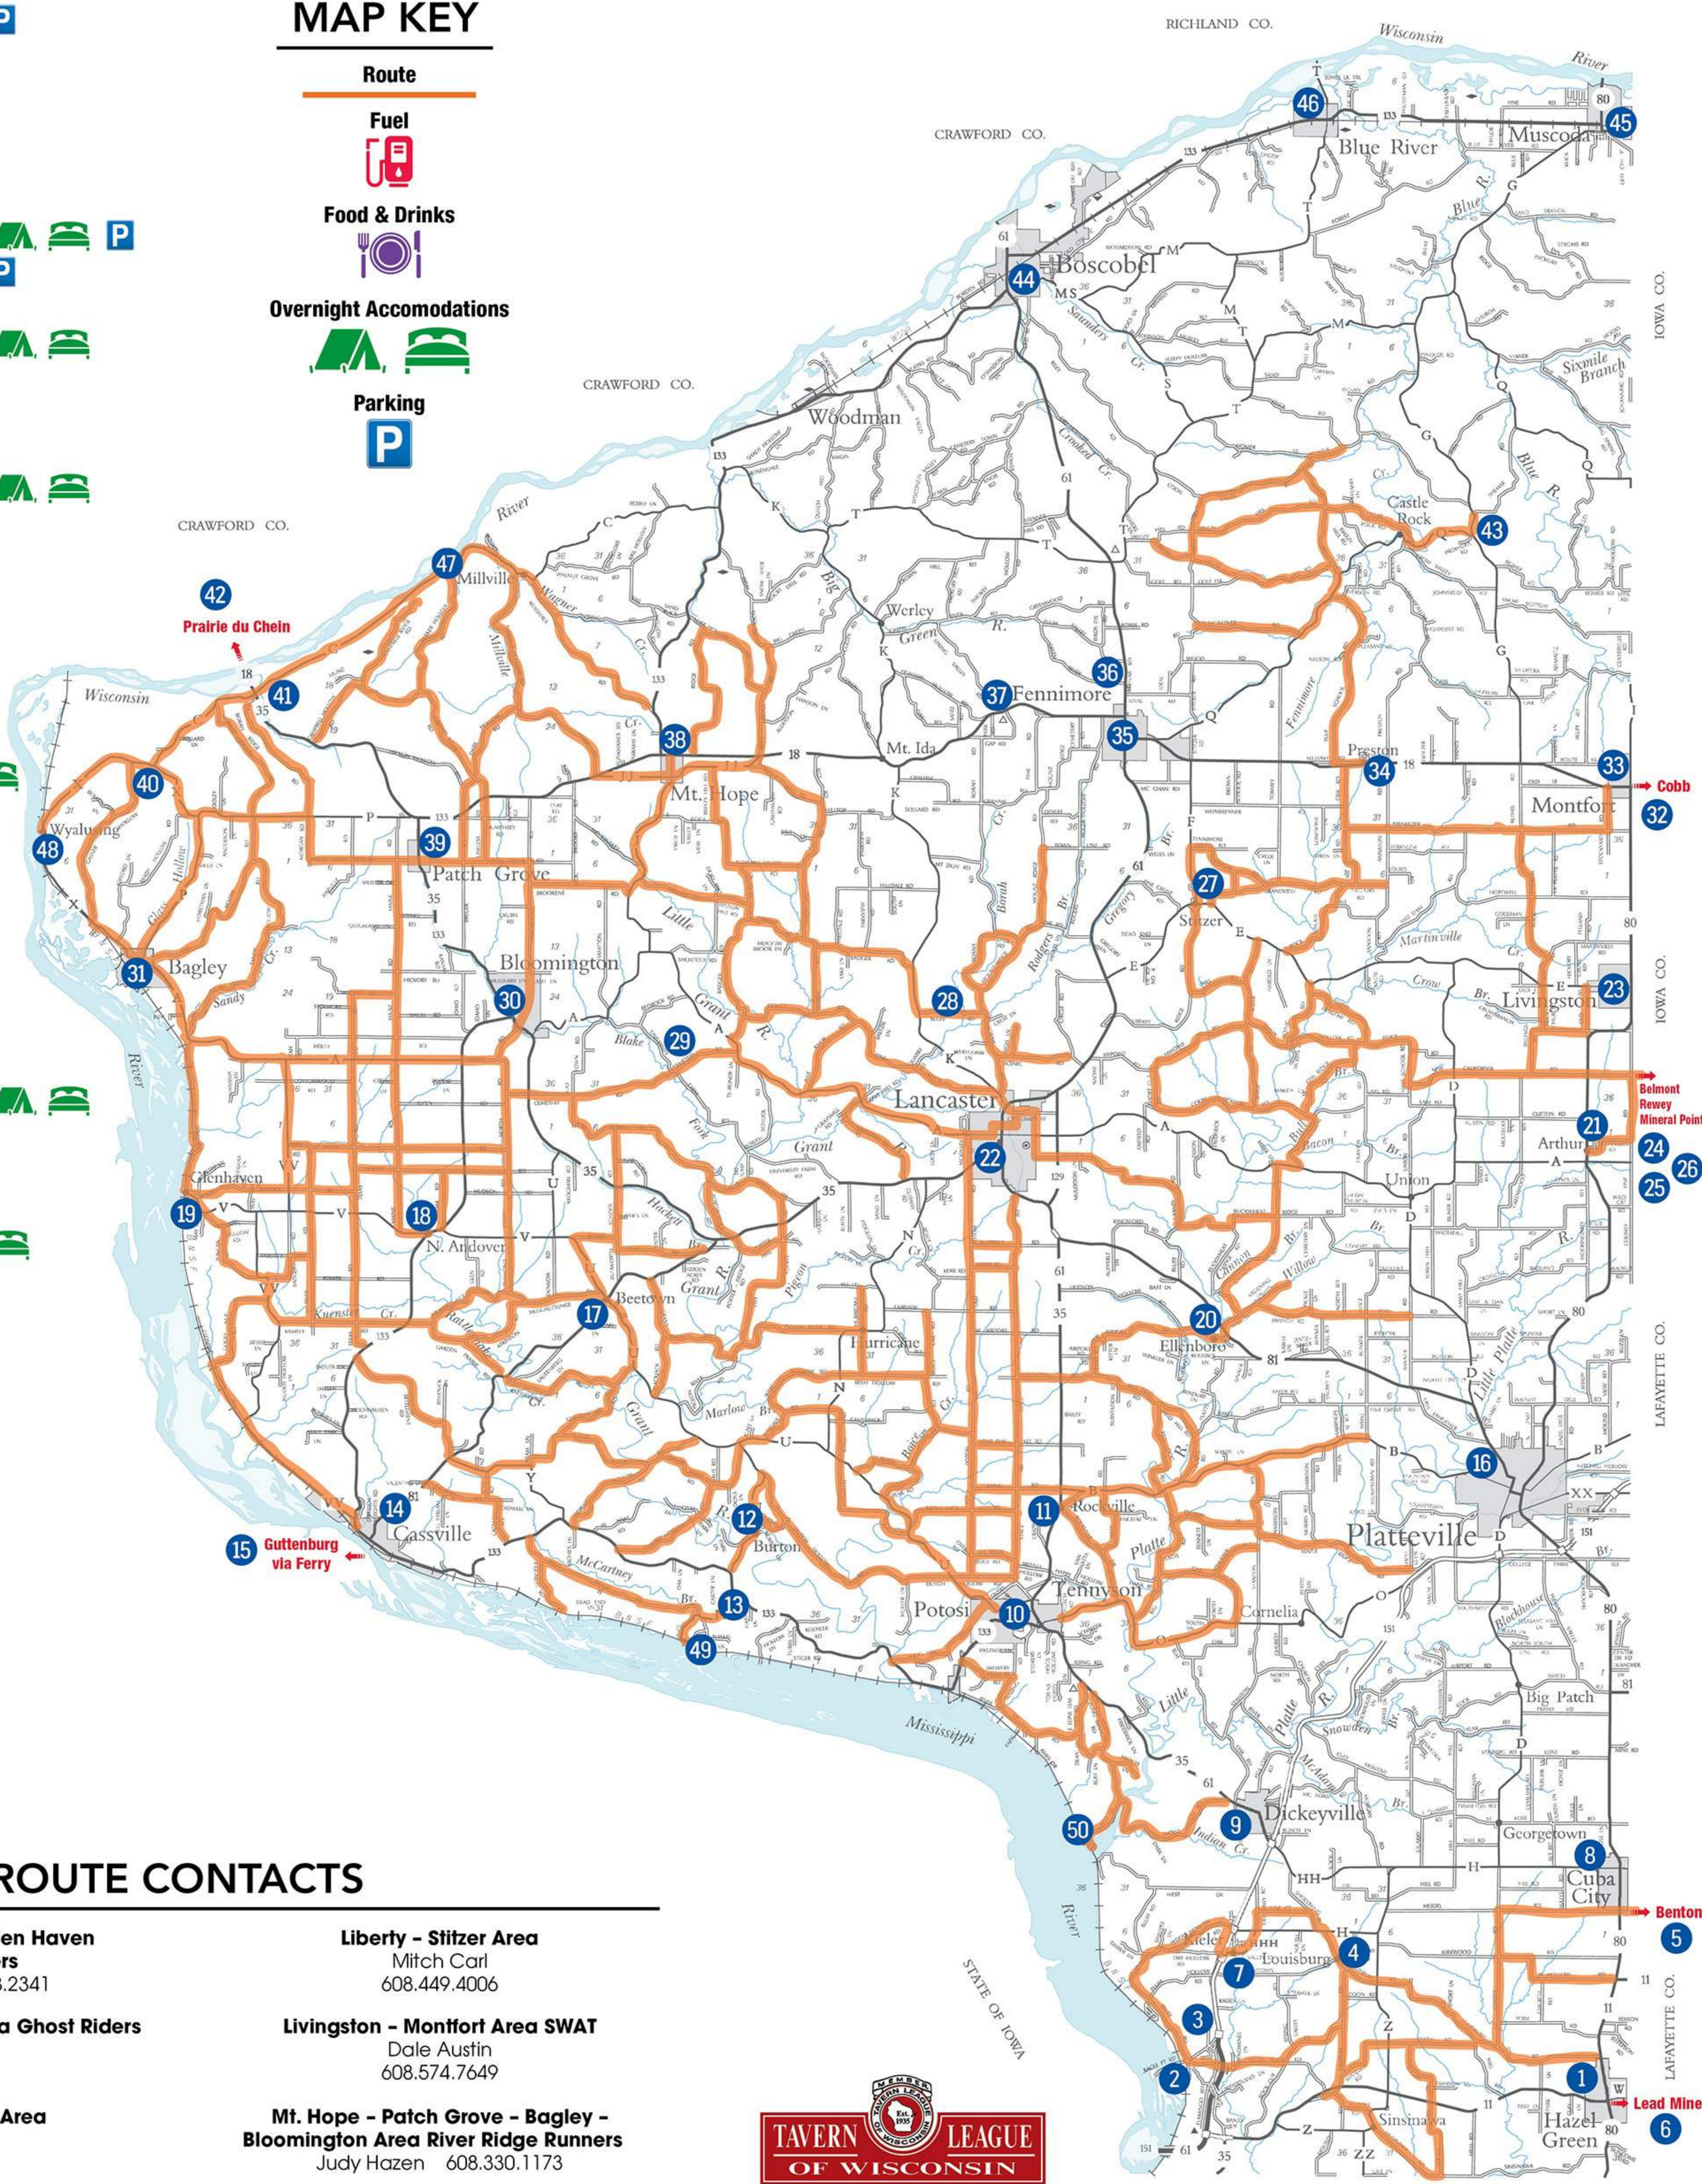

- 1 Hazel Green
- 2 Kieler
- 3 Kieler
- 4 Louisburg
- 5 Benton
- 6 Leadmine
- 7 Kieler
- 8 Cuba City
- 9 Dickeyville
- 10 Potosi
- 11 Rockville
- 12 Burton
- 13 Cassville
- 14 Cassville
- 15 Guttenberg, IA
- 16 Platteville
- 17 Beetown
- 18 North Andover
- 19 Glen Haven
- 20 Ellenboro
- 21 Arthur
- 22 Lancaster
- 23 Livingston
- 24 Belmont
- 25 Rewey
- 26 Mineral Point
- 27 Stitzer
- 28 Lancaster
- 29 Bloomington
- 30 Bloomington
- 31 Bagley
- 32 Cobb
- 33 Montfort
- 34 Preston
- 35 Fennimore
- 36 Fennimore
- 37 Fennimore
- 38 Mt. Hope
- 39 Patch Grove
- 40 Bagley
- 41 Prairie du Chien
- 42 Prairie du Chien
- 43 Muscoda
- 44 Boscobel
- 45 Muscoda
- 46 Blue River
- 47 Millville
- 48 Wyalusing
- 49 McCartney
- 50 Banfield

Route

Fuel

Food & Drinks

Overnight Accommodations

Parking

MAP KEY

ROUTE CONTACTS

Cassville - Beetown - Glen Haven Area Ridge Runners
 Joe Kramer 608.778.2341

Liberty - Stitzer Area
 Mitch Carl 608.449.4006

Cuba City - Hazel Green Area Ghost Riders
 Dave Vaassen 608.599.5362

Livingston - Montfort Area SWAT
 Dale Austin 608.574.7649

Kieler - Dickeyville Area
 Scott Kunkel 608.568.3600

Tavern League of Grant Iowa County
Protecting your rights since 1935

STATE OF ILLINOIS