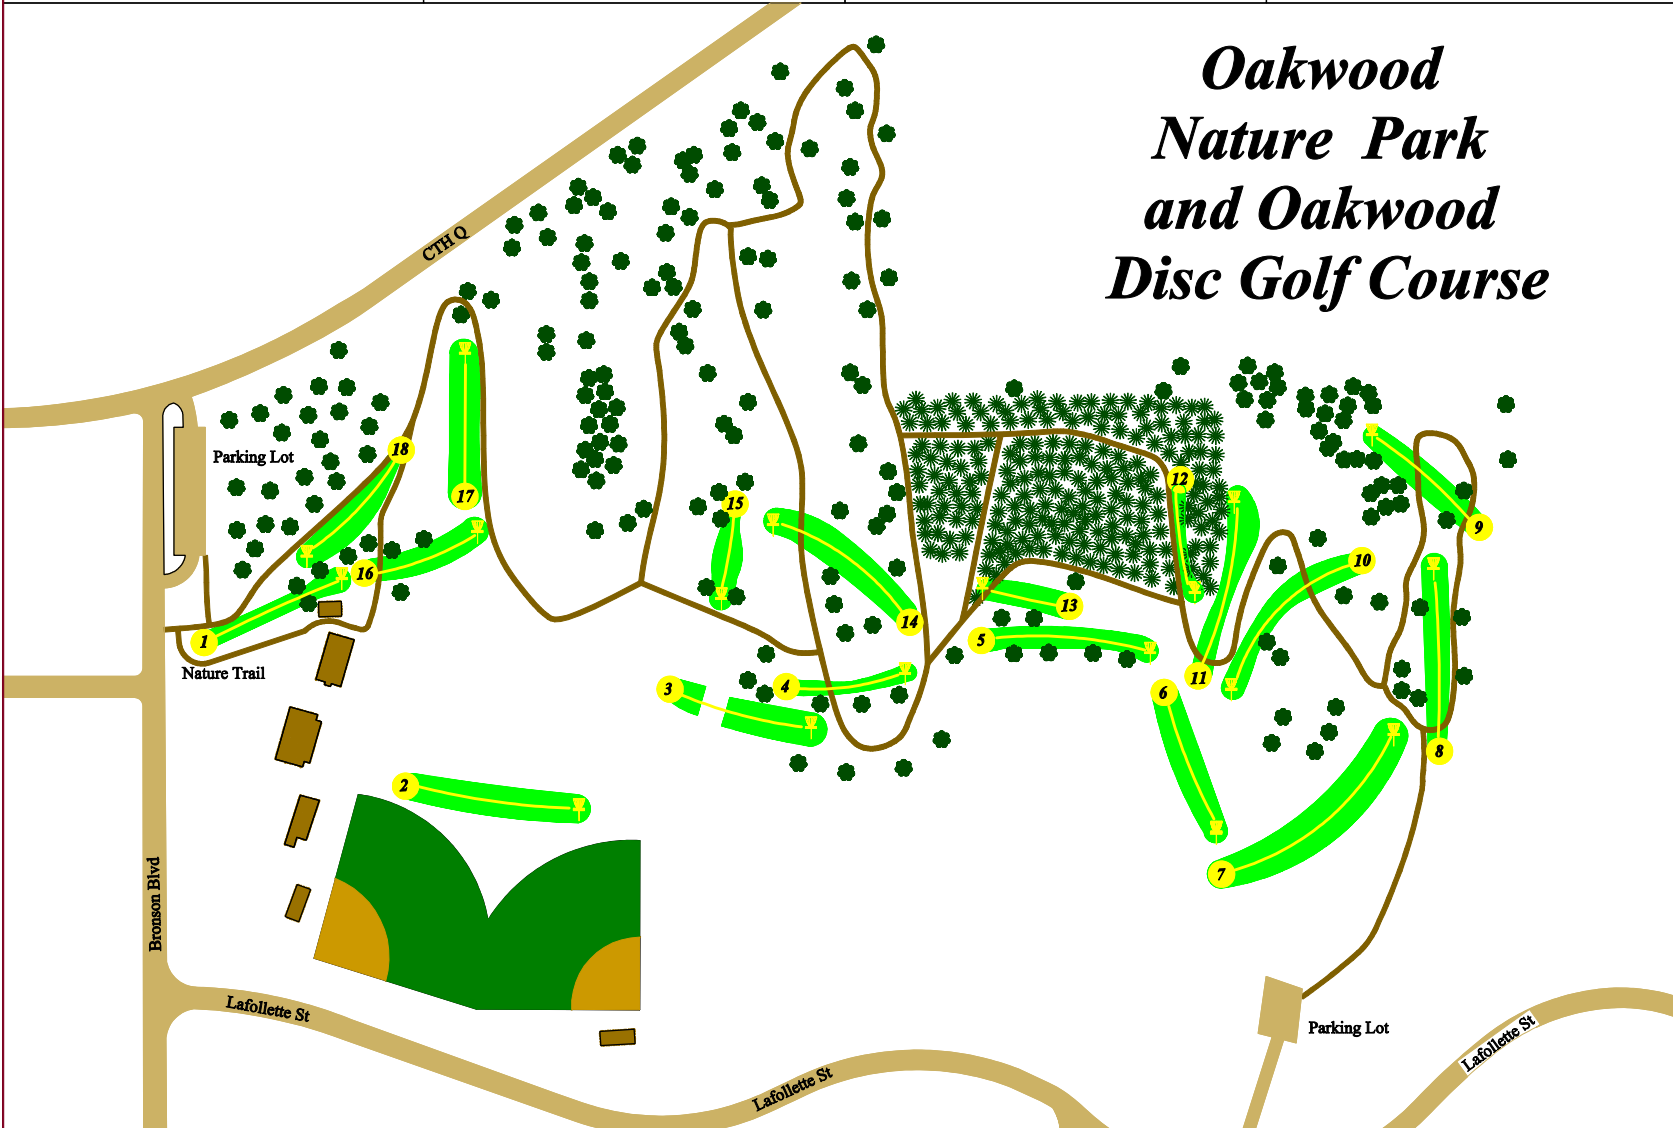

Golden Eagle Trail - 0.95 miles

Oak Valley Trail - 1.25 miles

Pine Grove Trail - 1.25 miles

Wildflower Trail - 1.65 miles

Oakwood Nature Park and Oakwood Disc Golf Course

- 1
- 2
- 3
- 4
- 5
- 6
- 7
- 8
- 9
- 10
- 11
- 12
- 13
- 14
- 15
- 16
- 17
- 18

303'	200'	225'	219'	276'	381'	393'	321'	228'	324'	309'	186'	162'	306'	186'	180'	249'	309'
------	------	------	------	------	------	------	------	------	------	------	------	------	------	------	------	------	------